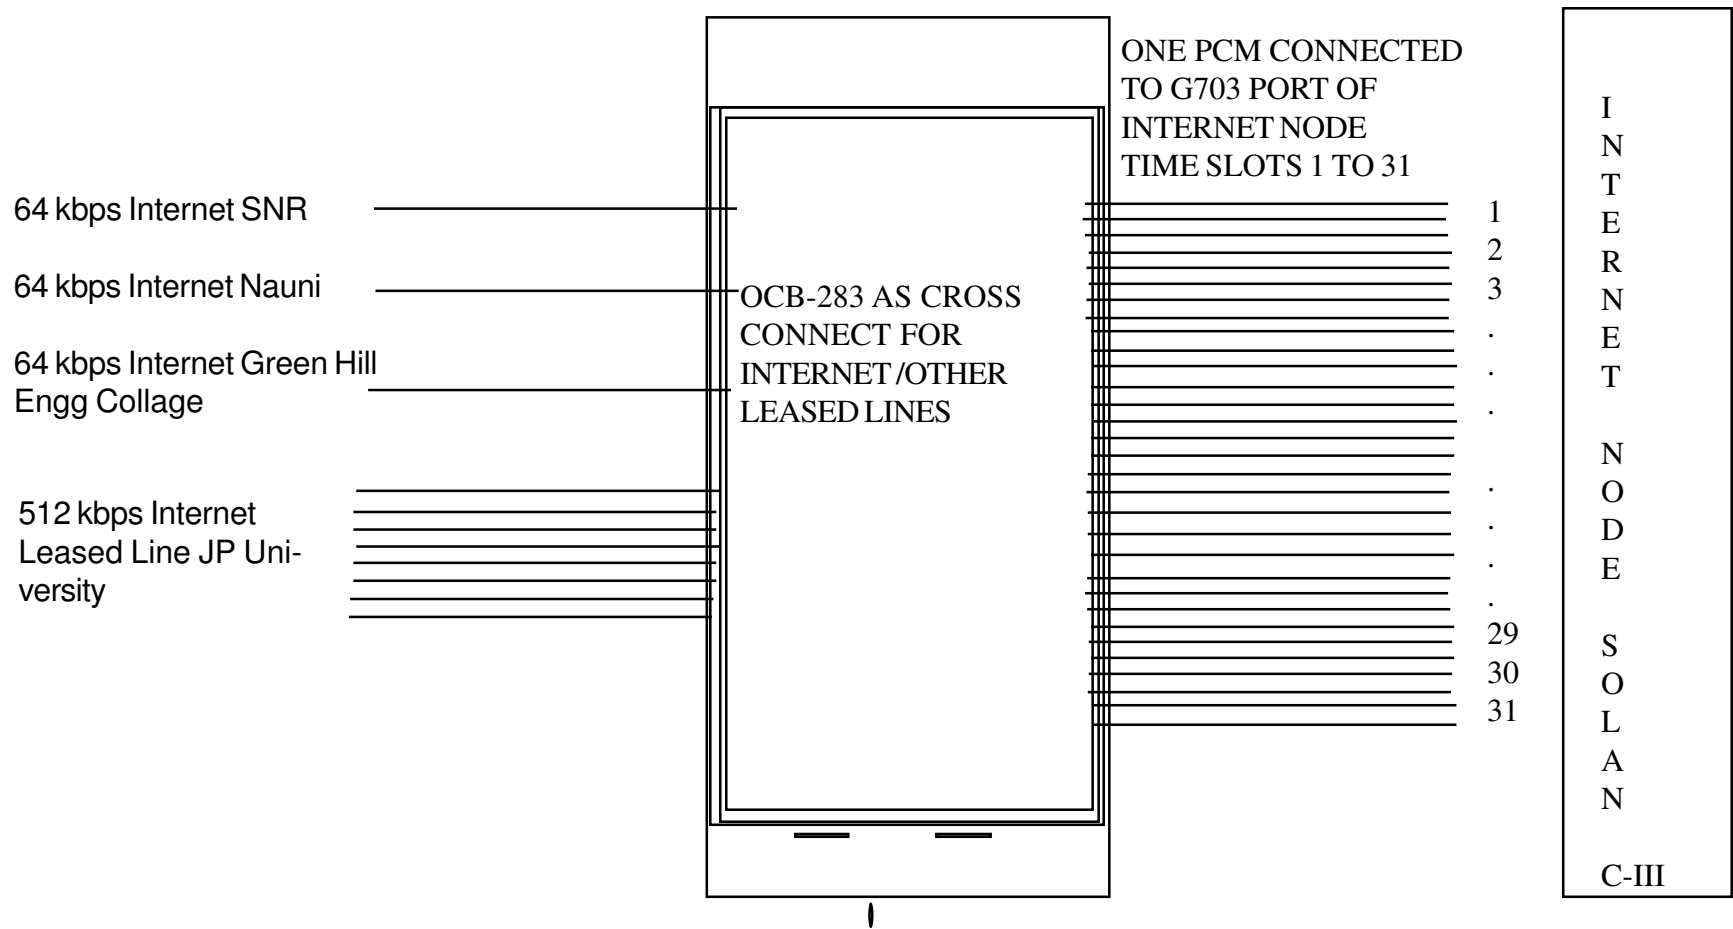

**Fig 1 : SSA Solan Leased Line Network Diagram**

FIG 2. TIME SLOT WISE CROSS CONNECT DETAILS FOR INTERNET LEASE LINES PROVIDED FROM SINGLE G703 PORT